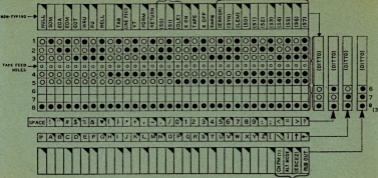

KEYBOARD LAYOUT  
MODEL 33 & 35  
TELETYPEWRITERS

NOTES: (X) CTRL KEY MAKES 7TH PULSE SPACING  
(Z) SHIFT KEY INVERTS 5TH PULSE  
(C) KEYTOP WITHOUT "CHARFORM"

# DATA INTERCHANGE CODE FOR 4-ROW/8 LEVEL TELETYPEWRITERS

**NOTES:**

- (1) CANNOT BE GENERATED FROM KEYBOARD
- (2) CHARACTERS SHOWN IN PARENTHESES ARE USED ONLY IN SPECIAL APPLICATIONS
- (3) ON SPECIAL PARITY KEYBOARDS THE CHARACTERS AS INDICATED HAVE THE 8TH BIT SPACED